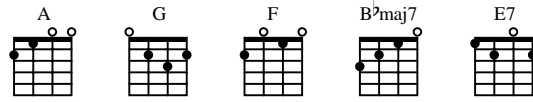

MIDNIGHT COWBOY

Musical notation for measures 1-4. Chords: A, G, F, B^bmaj7, E7. Includes guitar tablature for Gtr I.

Measures 1-4: A, G, F, B^bmaj7, E7. Gtr I: 2 0 | 4 0 | 3 2 | 0 2

Musical notation for measures 5-8. Chords: A, G. Includes guitar tablature.

Measures 5-8: A, G. Tablature: 0 | (0) 0 2 0 | 0 | 2 1 | 2

Musical notation for measures 9-12. Chords: F, B^bmaj7, E7. Includes guitar tablature.

Measures 9-12: F, B^bmaj7, E7. Tablature: 0 | (0) 0 0 0 | 0 | 1 0 | 4

D.C. al Fine

Musical notation for measures 25-28. Chords: F, B \flat maj7, E7. Includes guitar tablature for strings T, A, B.

| | | | | | | | | |
|---|---|-----|---|---|---|---|---|---|
| T | 3 | (3) | 0 | 0 | 0 | 1 | 0 | |
| A | | | | | | | | 4 |
| B | | | | | | | | |

Fine

Musical notation for measures 29-32. Chords: A, G. Includes guitar tablature for strings T, A, B and a 10x trill mark.

| | | | | | | | | |
|---|-----|---|---|---|---|---|---|---|
| T | • 2 | 0 | 4 | 0 | 3 | 2 | 0 | • |
| A | • | | | | | | | • |
| B | • | | | | | | 2 | • |