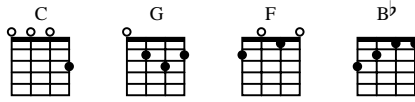

BENNY HILL THEME SONG

C

Gtr I Full

3 5 | 3 3 0 3 0 3 3 0 3 0 2 | 0 2 3 4 3 5 3 3 5 3

H H

G

3 3 0 3 0 3 0 3 0 0 | 3 3 3 2 5 2 3 3 5 3

C **F**

T 3 5 3 8 8 5 3 0 | 7 10 7 | 8 8 8 8 8 8 8 5 3
A 1 3 4 5 | 8 8 8 | 8 10 8
B 5 | |

Musical notation for measures 16-18. Chords: Bb, F, C, F, C, F.

T 8 10 8 11 8 | 0 3 | 0 1 3 5 3 | 8 8 5 3 0 |
A 6 6 6 6 10 | 1 3 | 3 | 1 3 5
B | | | |

Musical notation for measures 19-21. Chord: C.

T 3 3 0 | 0 | 3 3 0 | 3 3 0 |
A 3 0 3 0 3 3 0 | 0 2 3 4 | 3 5 3 3 5 3 | 3 0 3 0 3 3 0 0 |
B 2 | 0 2 3 4 | 3 5 3 3 5 3 | 3 0 3 0 3 3 0 0 |
H H

Musical notation for measures 22-24. Chords: G, C, F.

T 2 5 2 | 3 3 3 3 3 3 0 | 0 3 5 3 6 3 6 |
A 3 3 3 | 0 0 0 | 1 1 1 1 |
B | | |

Musical notation for measures 25-27. Chords: C, C, G C, C, G C.

T 7 6 7 6 7 10 6 7 10 7 3 | 7 3 3 5 3 | 0 | 7 3 3 5 3 |
A | | 3 | |
B | | | |