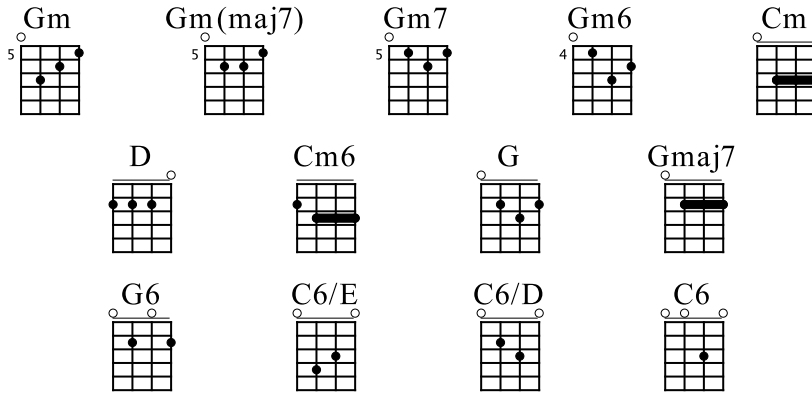

Time in a bottle

♩ = 120

Verse

Verse

Gm Gm(maj7) Gm7 Gm6 Cm

D Gm Gm7

Cm6 Gm Cm D

The Verse section consists of 15 measures. The first measure is a whole note chord Gm. The second measure is a half note chord Gm(maj7) and a half note chord Gm7. The third measure is a half note chord Gm7 and a half note chord Gm6. The fourth measure is a half note chord Gm6 and a half note chord Cm. The fifth measure is a half note chord Cm and a half note chord D. The sixth measure is a half note chord D and a half note chord Gm. The seventh measure is a half note chord Gm and a half note chord Gm7. The eighth measure is a half note chord Gm7 and a half note chord Cm6. The ninth measure is a half note chord Cm6 and a half note chord Gm. The tenth measure is a half note chord Gm and a half note chord Cm. The eleventh measure is a half note chord Cm and a half note chord D. The twelfth measure is a half note chord D and a half note chord Gm. The thirteenth measure is a half note chord Gm and a half note chord Cm. The fourteenth measure is a half note chord Cm and a half note chord D. The fifteenth measure is a half note chord D and a half note chord Gm.

D.C. al Fine fine

4x

26

The final 4x repeat consists of 4 measures. The first measure is a half note chord Gm7 and a half note chord Gm7. The second measure is a half note chord Gm7 and a half note chord Gm7. The third measure is a half note chord Gm7 and a half note chord Gm7. The fourth measure is a half note chord Gm7 and a half note chord Gm7.