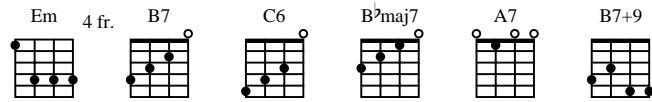

SUPERSTITION

As recorded by Stevie Wonder

A Intro

♩ = 90

Em

Gtr I

T 5 7 5 7 | 0 7 5 7 10 5 5 7 | 5 7 5 7 10 5 5 7

A x x x x x x x x

C Chorus

	B7	C6	B7	B ^b maj7	A7	B7+9
--	----	----	----	---------------------	----	------

18

T 0 0 0 0 0 5 5 5
 A 2 3 2 1 0 5 5 5
 B 3 4 3 2 1 3 3 3
 B 4 5 4 3 0 4 4 4

T 9 9 7 9 7 7 9 9 7 7 5 7 10 7 10 10 7 7 5 3
 A 7
 B 7