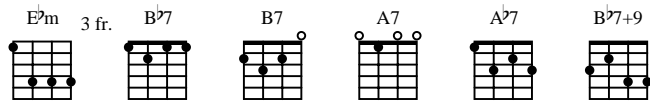

# SUPERSTITION

As recorded by Stevie Wonder

**A** Intro

♩ = 90

E<sup>7</sup>m

Gtr I

		4 6	6 4 6 9 4	4 6	
T					
A	4 6		x x	x x	
B		3			
			H		H

**B** Verse

	6 4 6 9 4	4 6 9 4 4 6	4 6 9 4 4 6	6 4 6 9 4 4 6	
T					
A		x x	x x	x x	
B	3			3	
		H	H	H	H

Gtr III

			4 6 6 4	
T				
A				
B				

8

T	6 4 6 9	4	4 6	4 6 9 4	4 6	6 4 6 9	4	4 6	4 6 9 4	4 6
A	x	x		x	x	x	x		x	x
B	3			3						