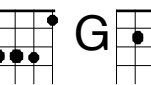

Something- The Beatles

F  / E^b  G 

[0 3 0 1 2]

T
A
B

Verse

C  C^{maj7}  C⁷ 

3 3 3 3 3 3 2 1 1 1 1 3 5 3

T
A
B

Something in the way she moves, attracts me like no other
Somewhere in her smile she knows... that I don't need no other

F  D  G 

3 0 5 5 5 5 3 7 5 2 0 3

T
A
B

lover. woos me
lover. Something in the way she shows me (to fine after last verse)

TAB notation for the third system of guitar solo, including 'po ho' markings.

TAB notation for the fourth system of guitar solo.

Something in the way she knows,

and all I have to do is

TAB notation for the fifth system of guitar solo.

I think of her.

Something in the things she

shows me

TAB notation for the sixth system of guitar solo.

I don't want to leave her now, you know I believe and how

TAB notation for the seventh system of guitar solo, ending with a double bar line.