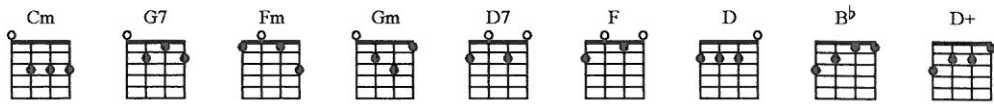

ITRONYA BRIDGE WEDDING MEDLEY

As recorded by Graeme Cairns

$\text{♩} = 90$
Cm

G7

Cm

Musical notation for the first system, including treble clef, 4/4 time signature, and guitar tablature for strings T, A, and B.

G7

Cm

Gm

Fm

Gm

Musical notation for the second system, including treble clef and guitar tablature for strings T, A, and B.

sl.

H P

G7

Cm

Cm

Musical notation for the third system, including treble clef and guitar tablature for strings T, A, and B.

Gm

D7

Gm

Musical notation for the fourth system, including treble clef and guitar tablature for strings T, A, and B.