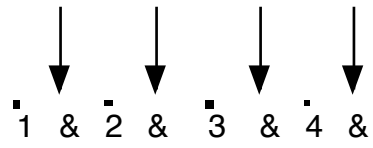

# Prelude and Yodel by Penguin Cafe Orchestra

Best played on uke with low G string

strum off beat

||: D 

TAB: | 2 4 2 | 2 0 2 | 2 0 2

G  D  G  A 

TAB: | 3 4 2 | 2 4 2 |

D 

TAB: | 2 4 2 | 2 0 2 | 2 0 2

G  D  G  A 

TAB: | 3 4 0 | 2 3 2 | 2 0

1 D  G  A  : 2 D  A  D  /

TAB: | 2 4 2 | : | 2 4 2

D  A  // A  D  // A  D  //

TAB: | 1 0 2 | 2 0 3 2 | 2