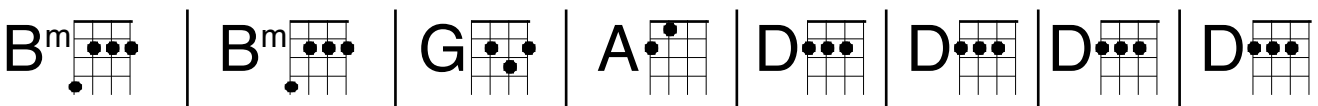

Fire- Pointer Sisters www.muffin.net.nz
Intro + verse pattern

I'm ridin' in your

Verses 1,2

car . You turn on the radio. You're pullin' me close
night, you're takin' me home. You say you wanna stay

I just say no. I say I don't like it, but you know I'm a
I say I wanna be alone. I say I don't love you, but you know I'm a

Verses 3

et, Samson and Delilah. Baby you can bet ... a

love they couldn't deny. My words say split, but my words they

lie. Cause when we kiss, oooh. Fire.

Fire riffs...p2

Intro and verse - for uke with low G string

TAB notation for the D chord riff, consisting of four measures. The strings are labeled T (Tenor), A (Alto), and B (Bass). The first two strings are played with a 2-finger pattern (2-2-2-2), and the bass string is played with a 2-4-4-2 pattern. The notation is as follows:

T	2	2	2 2 2	2	2	2	2 2 2	2	2	2 2 2 2	2	2	2 2 2 2		
A	2	2	2 2 2	2	2	2 2 2	2	2	2 2 2 2	2	2	2 2 2 2	2	2	2 2 2 2
B	2	2	4 4 2	2	2	4 4 2	2	2	4 4 2	2	2	4 4 2	2	2	4 4 2

TAB notation for the Em chord riff, consisting of two measures. The strings are labeled T (Tenor), A (Alto), and B (Bass). The first two strings are played with a 2-finger pattern (2-2-2-2), the third string with a 3-finger pattern (3-3-3-3), and the bass string with a 4-finger pattern (4-4-4-4). The notation is as follows: