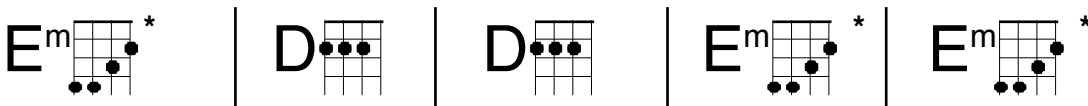

Fire- Pointer Sisters www.muffin.net.nz
Intro + verse pattern

I'm ridin' in your

Verses 1,2

car . You turn on the radio. You're pullin' me close
night, you're takin' me home. You say you wanna stay

I just say no. I say I don't like it, but you know I'm a
I say I wanna be alone. I say I don't love you, but you know I'm a

Verses 3

et, Samson and Delilah. Baby you can bet ... a

love they couldn't deny. My words say split, but my words they

lie. Cause when we kiss, oooh. Fire.

Fire riffs...p2

Intro and verse - for uke with low G string

TAB notation for the D chord riff, consisting of four measures. The strings are labeled T (Tenor), A (Alto), and B (Bass). The first two strings are played with a 2-finger pattern (2-2-2-2), and the bass string is played with a 2-4-4-2 pattern. The notation is as follows:

T	2	2	2 2 2	2	2	2	2 2 2	2	2	2 2 2 2	2	2	2 2 2 2		
A	2	2	2 2 2	2	2	2 2 2	2	2	2 2 2 2	2	2	2 2 2 2	2	2	2 2 2 2
B	2	2	4 4 2	2	2	4 4 2	2	2	4 4 2	2	2	4 4 2	2	2	4 4 2

TAB notation for the Em chord riff, consisting of two measures. The strings are labeled T (Tenor), A (Alto), and B (Bass). The first two strings are played with a 2-finger pattern (2-2-2-2), the third string with a 3-finger pattern (3-3-3-3), and the bass string with a 4-finger pattern (4-4-4-4). The notation is as follows: