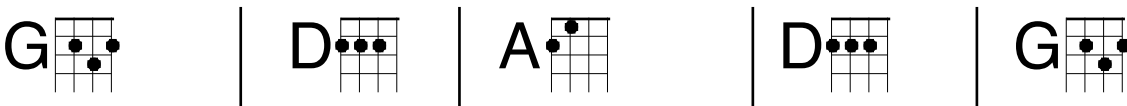

hold on me right from the start, a grip so tight I couldn't tear it apart. My nerves all jumpin', actin'