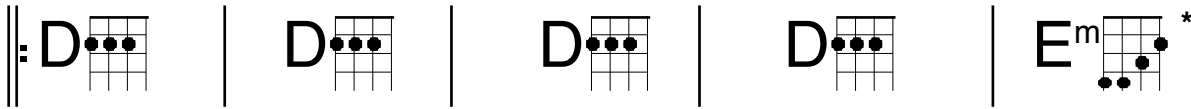

Fire- Pointer Sisters www.muffin.net.nz
Intro + verse pattern

I'm ridin' in your

Verses 1,2

car . You turn on the radio. You're pullin' me close
night, you're takin' me home. You say you wanna stay

I just say no. I say I don't like it, but you know I'm a
I say I wanna be alone. I say I don't love you, but you know I'm a

TAB notation for the D chord riff, consisting of four measures. The strings are labeled T (Tenor), A (Alto), and B (Bass). The first two strings are played with a 2-finger pattern (2-2-2-2), and the bass string is played with a 2-4-4-2 pattern. The notation is as follows:

T	2	2	2 2 2	2	2	2	2 2 2	2	2	2 2 2 2	2	2	2 2 2 2		
A	2	2	2 2 2	2	2	2 2 2	2	2	2 2 2 2	2	2	2 2 2 2	2	2	2 2 2 2
B	2	2	4 4 2	2	2	4 4 2	2	2	4 4 2	2	2	4 4 2	2	2	4 4 2

TAB notation for the Em chord riff, consisting of two measures. The strings are labeled T (Tenor), A (Alto), and B (Bass). The first two strings are played with a 2-finger pattern (2-2-2-2), the third string with a 3-finger pattern (3-3-3-3), and the bass string with a 4-finger pattern (4-4-4-4). The notation is as follows: