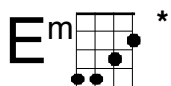

Verses 3

et, Samson and Delilah. Baby you can bet ... a

love they couldn't deny. My words say split, but my words they

lie. Cause when we kiss, oooh. Fire.

Fire riffs...p2

Intro and verse - for uke with low G string

TAB notation for the D chord riff, consisting of four measures. The strings are labeled T (Tenor), A (Alto), and B (Bass). The first two strings are played with a 2-finger pattern (2-2-2-2), and the bass string is played with a 2-4-4-2 pattern. The notation is as follows:

T	2	2	2 2 2	2	2	2	2 2 2	2	2	2 2 2 2	2	2	2 2 2 2		
A	2	2	2 2 2	2	2	2 2 2	2	2	2 2 2 2	2	2	2 2 2 2	2	2	2 2 2 2
B	2	2	4 4 2	2	2	4 4 2	2	2	4 4 2	2	2	4 4 2	2	2	4 4 2

TAB notation for the Em chord riff, consisting of two measures. The strings are labeled T (Tenor), A (Alto), and B (Bass). The first two strings are played with a 2-finger pattern (2-2-2-2), the third string with a 3-finger pattern (3-3-3-3), and the bass string with a 4-finger pattern (4-4-4-4). The notation is as follows: