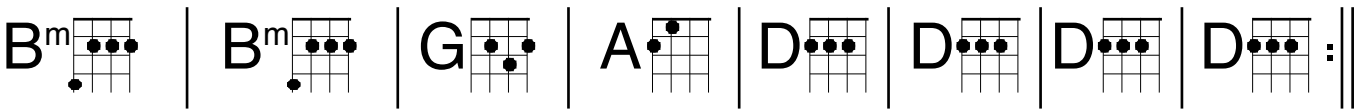

Fire- Pointer Sisters www.muffin.net.nz
Intro + verse pattern

I'm ridin' in your

Verses 1,2

car . You turn on the radio. You're pullin' me close
night, you're takin' me home. You say you wanna stay

I just say no. I say I don't like it, but you know I'm a
I say I wanna be alone. I say I don't love you, but you know I'm a

Verses 3

et, Samson and Delilah. Baby you can bet ... a

love they couldn't deny. My words say split, but my words they

lie. Cause when we kiss, oooh. Fire.

Fire riffs...p2

Intro and verse - for uke with low G string

TAB notation for the D chord riff, consisting of four measures. The strings are labeled T (Tenor), A (Alto), and B (Bass). The first two strings are played with a 2-finger pattern (2-2-2-2), and the bass string is played with a 2-4-4-2 pattern. The notation is as follows:

T	2	2	2 2 2	2	2	2	2 2 2	2	2	2 2 2 2	2	2	2 2 2 2		
A	2	2	2 2 2	2	2	2 2 2	2	2	2 2 2 2	2	2	2 2 2 2	2	2	2 2 2 2
B	2	2	4 4 2	2	2	4 4 2	2	2	4 4 2	2	2	4 4 2	2	2	4 4 2

TAB notation for the Em chord riff, consisting of two measures. The strings are labeled T (Tenor), A (Alto), and B (Bass). The first two strings are played with a 2-finger pattern (2-2-2-2), the third string with a 3-finger pattern (3-3-3-3), and the bass string with a 4-finger pattern (4-4-4-4). The notation is as follows: