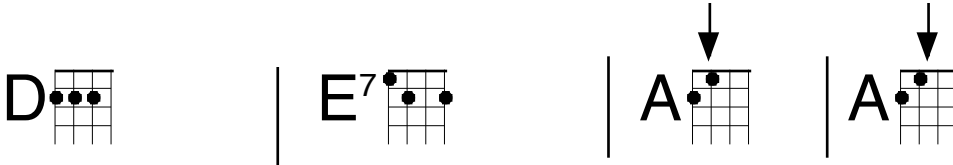

like a fool. Well, your kisses they burn but my heart stays cool. Romeo and Juli-