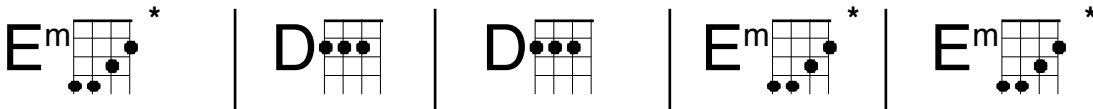

Fire- Pointer Sisters www.muffin.net.nz
Intro + verse pattern

I'm ridin' in your

Verses 1,2

car . You turn on the radio. You're pullin' me close
night, you're takin' me home. You say you wanna stay

I just say no. I say I don't like it, but you know I'm a
I say I wanna be alone. I say I don't love you, but you know I'm a

Verses 3

et, Samson and Delilah. Baby you can bet ... a

love they couldn't deny. My words say split, but my words they

lie. Cause when we kiss, oooh. Fire.

Fire riffs...p2

Intro and verse - for uke with low G string

TAB notation for the D chord riff, consisting of four measures. The strings are labeled T (Tenor), A (Alto), and B (Bass). The first two strings are played with a 2-finger pattern (2-2-2-2), and the bass string is played with a 2-4-4-2 pattern. The notation is as follows:

T	2	2	2 2 2	2	2	2	2 2 2	2	2	2 2 2 2	2	2	2 2 2 2		
A	2	2	2 2 2	2	2	2 2 2	2	2	2 2 2 2	2	2	2 2 2 2	2	2	2 2 2 2
B	2	2	4 4 2	2	2	4 4 2	2	2	4 4 2	2	2	4 4 2	2	2	4 4 2

TAB notation for the Em chord riff, consisting of two measures. The strings are labeled T (Tenor), A (Alto), and B (Bass). The first two strings are played with a 2-finger pattern (2-2-2-2), the third string with a 3-finger pattern (3-3-3-3), and the bass string with a 4-finger pattern (4-4-4-4). The notation is as follows: