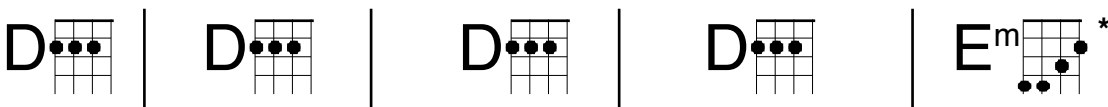

Fire- Pointer Sisters www.muffin.net.nz
Intro + verse pattern

I'm ridin' in your

Verses 1,2

car . You turn on the radio. You're pullin' me close
night, you're takin' me home. You say you wanna stay

I just say no. I say I don't like it, but you know I'm a
I say I wanna be alone. I say I don't love you, but you know I'm a

Verses 3

et, Samson and Delilah. Baby you can bet ... a

love they couldn't deny. My words say split, but my words they

lie. Cause when we kiss, oooh. Fire.

Fire riffs...p2

Intro and verse - for uke with low G string

TAB notation for the D chord riff, consisting of four measures. The strings are labeled T (Tenor), A (Alto), and B (Bass). The first two strings are played with a 2-finger pattern (2-2-2-2), and the bass string is played with a 2-4-4-2 pattern. The notation is as follows:

T	2	2	2 2 2	2	2	2	2 2 2	2	2	2 2 2 2	2	2	2 2 2 2		
A	2	2	2 2 2	2	2	2 2 2	2	2	2 2 2 2	2	2	2 2 2 2	2	2	2 2 2 2
B	2	2	4 4 2	2	2	4 4 2	2	2	4 4 2	2	2	4 4 2	2	2	4 4 2

TAB notation for the Em chord riff, consisting of two measures. The strings are labeled T (Tenor), A (Alto), and B (Bass). The first two strings are played with a 2-finger pattern (2-2-2-2), the third string with a 3-finger pattern (3-3-3-3), and the bass string with a 4-finger pattern (4-4-4-4). The notation is as follows: