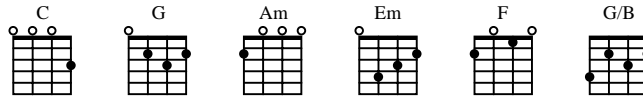

CANON IN C. ARPEGGIO

As recorded by Daniel Ho

Transcribed by Jim using original
Dominator! score

Music by Johann Pachelbel
Arranged by Daniel Ho

♩ = 150

Gtr I C G Am Em

Gtr II F C F G/B

T A B

The musical score is written in 4/4 time with a tempo of 150 bpm. It features two guitar parts: Gtr I and Gtr II. Gtr I plays a melodic line with a repeating eighth-note pattern. Gtr II provides a bass line with arpeggiated chords. The score includes chord diagrams for C, G, Am, Em, F, and G/B. The guitar tablature shows fret numbers for the Treble (T), Middle (A), and Bass (B) staves. The piece concludes with a double bar line and repeat dots.